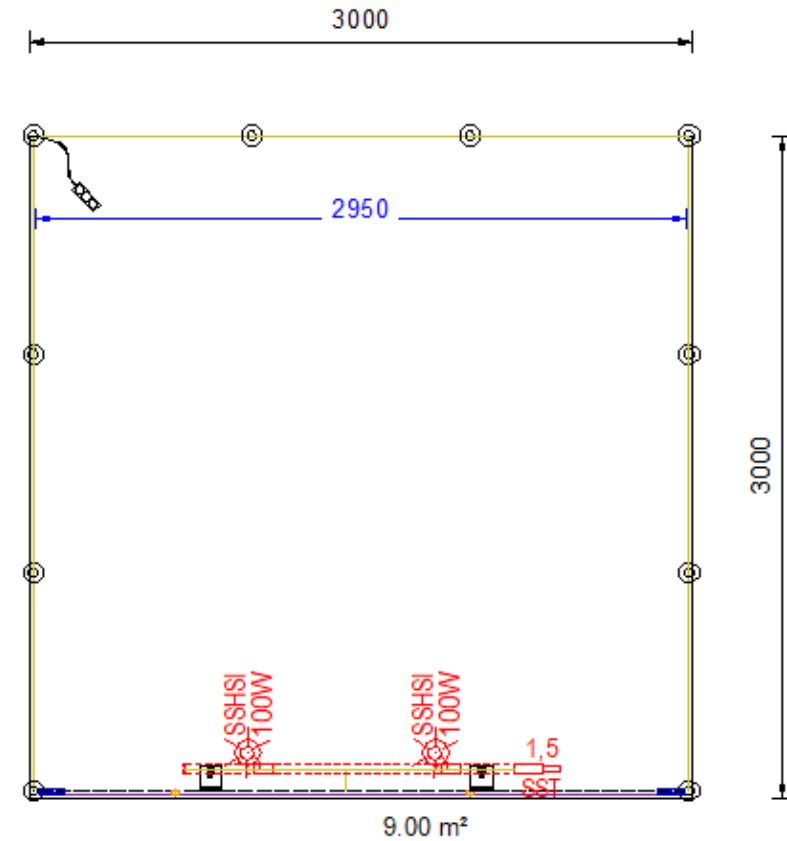

805,80€ / booth

carpet tiles (black or grey)

walls white H= 2480mm

fascia 2920x300mm incl. lettering
(Arial black)

1x set „Concorde“ incl 2 spots

basic cleaning before the event starts

main power connection 2,2kw with 1x
triple socket (Schuko) and power
consumption for 3 days

EACTS shell scheme booth

Basic with furniture package - 9sqm

carpet tiles (black or grey)

walls white H= 2480mm

fascia 2920x300mm incl. lettering

(Arial black)

1x set „Concorde“ incl 2 spots

1x table „Chrom 2“

3x charis „Tosca“

1x coat hanger

1x waste basket

basic cleaning before the event starts

main power connection 2,2kw with 1x triple socket (Schuko) and power consumption for 3 days

935,80€ / booth

EACTS shell scheme booth

Measurements

EACTS shell scheme booth

Graphic options – Print on HFP

Shell scheme wall element with print, shell scheme structure stays visible.

Please get in touch with us for the artwork dimension!

visible area of each panel