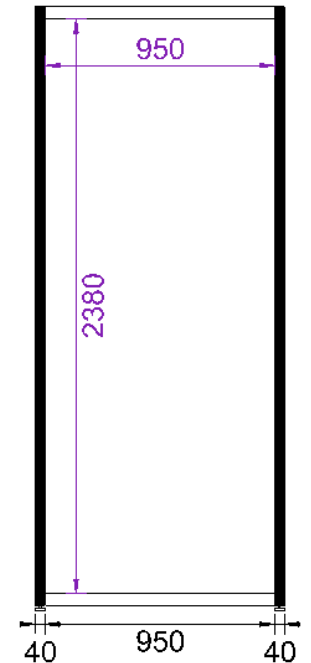

805,80€ / booth

carpet tiles (black or grey)

walls white H= 2480mm

fascia 2920x300mm incl. lettering
(Arial black)

1x set „Concorde“ incl 2 spots

basic cleaning before the event starts

main power connection 2,2kw with 1x
triple socket (Schuko) and power
consumption for 3 days

EACTS shell scheme booth

Basic with furniture package - 9sqm

carpet tiles (black or grey)

walls white H= 2480mm

fascia 2920x300mm incl. lettering

(Arial black)

1x set „Concorde“ incl 2 spots

1x table „Chrom 2“

Measurements

EACTS shell scheme booth

Graphic options – Print on HFP

Shell scheme wall element with print, shell scheme structure stays visible.

Please get in touch with us for the artwork dimension!

visible area of each panel