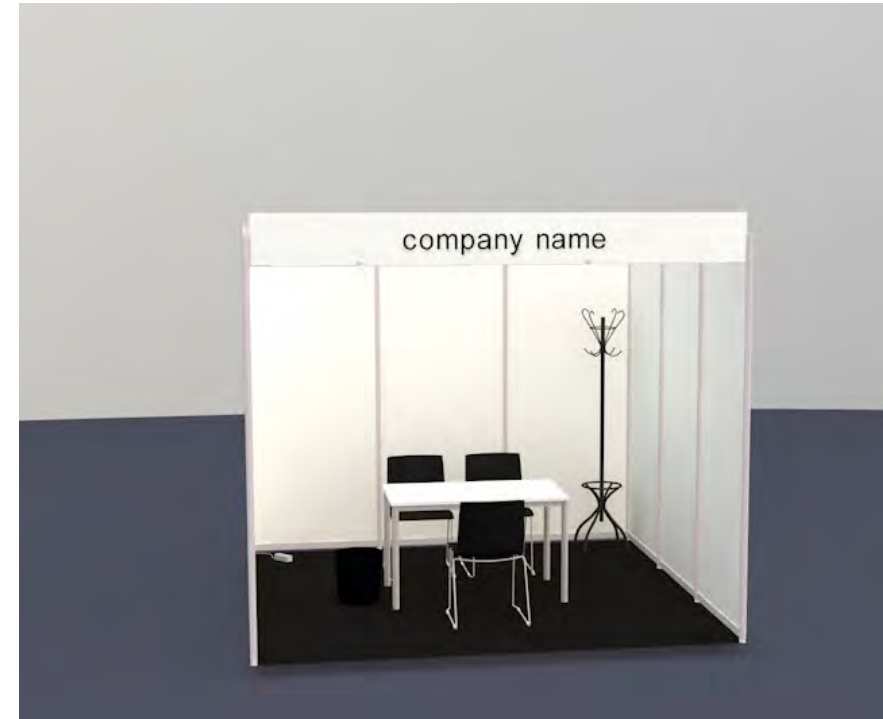

805,80€ / booth

carpet tiles (black or grey)

walls white H= 2480mm

fascia 2920x300mm incl. lettering
(Arial black)

1x set „Concorde“ incl 2 spots

basic cleaning before the event starts

main power connection 2,2kw with 1x
triple socket (Schuko) and power
consumption for 3 days

EACTS shell scheme booth

Basic with furniture package - 9sqm

carpet tiles (black or grey)

walls white H= 2480mm

fascia 2920x300mm incl. lettering

(Arial black)

1x set „Concorde“ incl 2 spots

1x table „Chrom 2“

3x charis „Tosca“

1x coat hanger

1x waste basket

basic cleaning before the event starts

main power connection 2,2kw with 1x triple socket (Schuko) and power consumption for 3 days

935,80€ / booth

EACTS shell scheme booth

Measurements

EACTS shell scheme booth

Graphic options – Print on HFP

Shell scheme wall element with print, shell scheme structure stays visible.

Please get in touch with us for the artwork dimension!

visible area of each panel