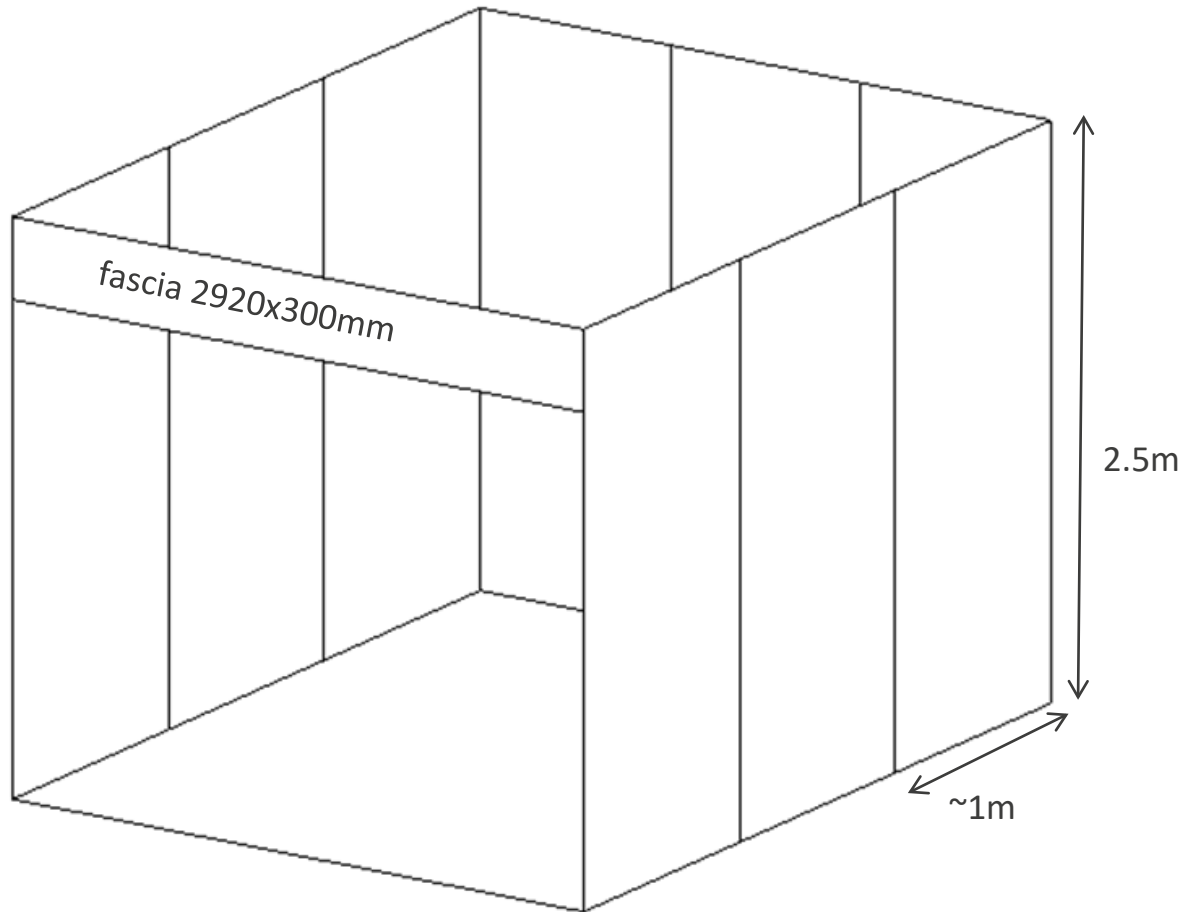

EACTS shell scheme booth

Basic with furniture package - 9sqm

carpet tiles (black or grey)

walls white H= 2480mm

fascia 2920x300mm incl. lettering

(Arial black)

1x set „Concorde“ incl 2 spots

1x table „Chrom 2“

Measurements

EACTS shell scheme booth

Graphic options – Print on HFP

Shell scheme wall element with print, shell scheme structure stays visible.

Please get in touch with us for the artwork dimension!

visible area of each panel